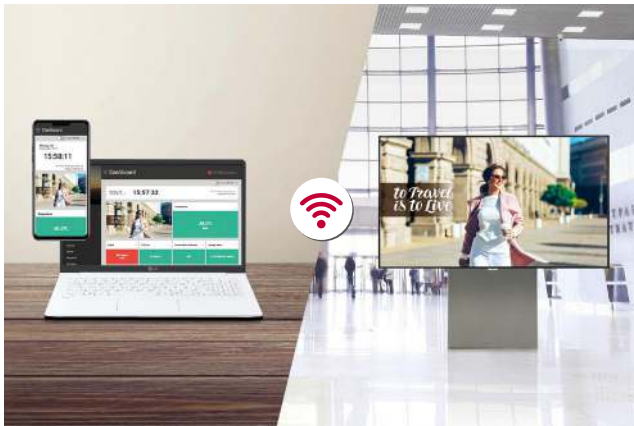

EASY MANAGEMENT

Real-time Monitoring & Control

Through the Control Manager, the embedded web monitoring solution, you can control and monitor the status of multiple UH5F-H series displays in different locations in real-time. It is available on internet connected devices, allowing you to flexibly and rapidly respond to emergency situations anywhere.