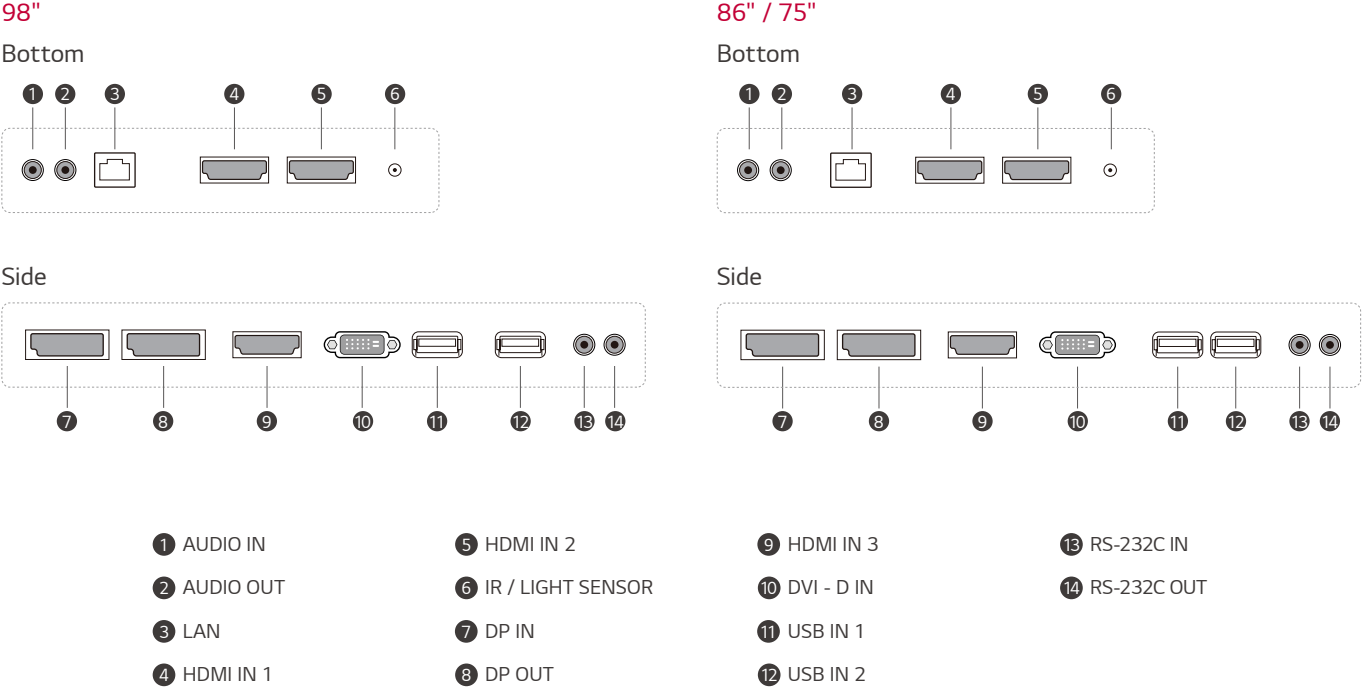

CONNECTIVITY

* Dimensions & Jack Panels may differ from the above image, so please contact LG sales team to verify before ordering.

- www.lg.com/global/business/information-display
- www.youtube.com/c/LGCommercialDisplay
- www.facebook.com/LGInformationDisplay
- www.linkedin.com/company/lginformationdisplay
- twitter.com/LG_ID_HQ