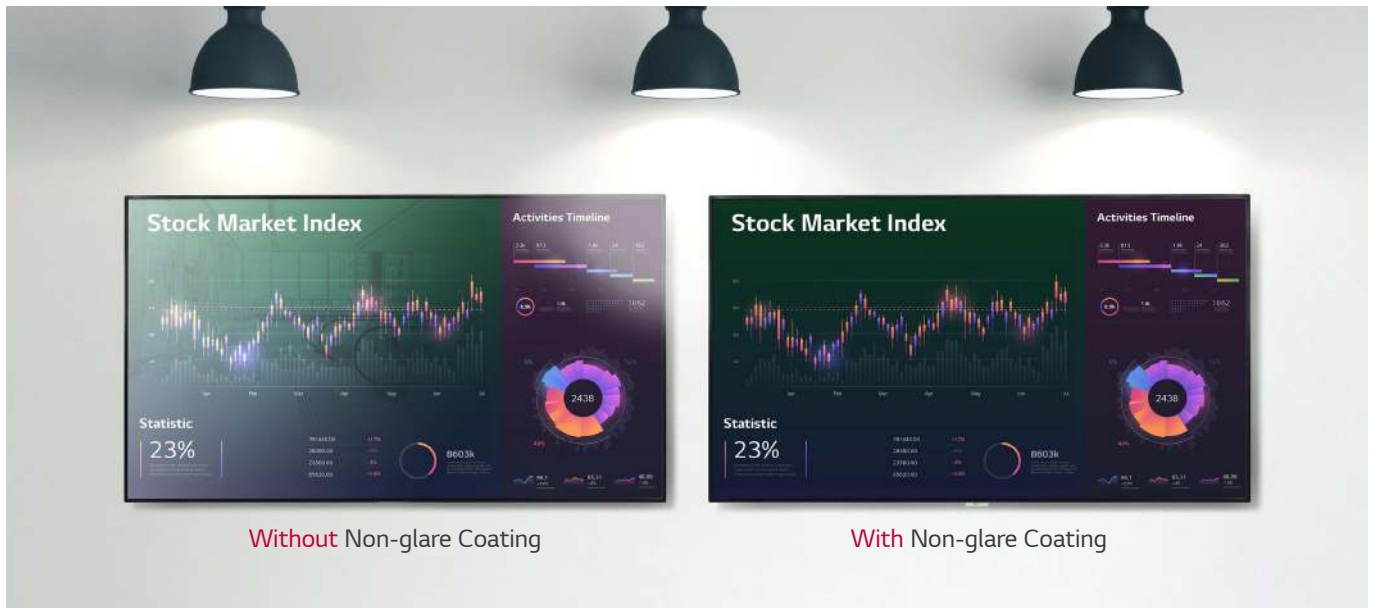

# LG UHD Large Screen Signage

Large Screen Size

Clear View with Non-glare Coating

4K UHD Superb Picture Quality

webOS Smart Platform

Meeting Room Solution

Easy Management

## SUPERB PICTURE QUALITY

### ULTRA HD Resolution

With the resolution that is 4 times higher than FHD, it makes the color and details of the contents more vivid and realistic. In addition, the wide viewing angle applied with an IPS panel, provides clear contents with no distortion.