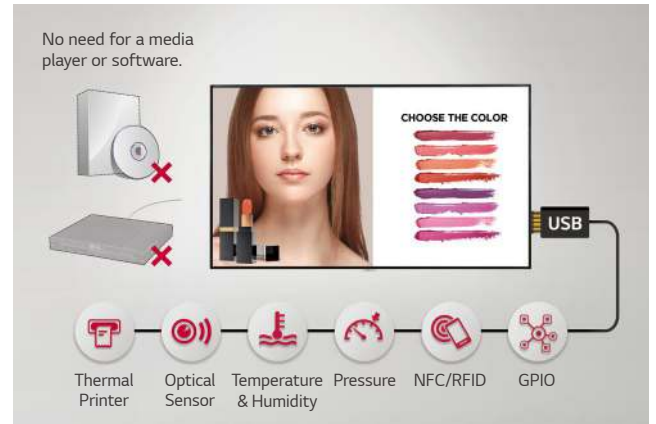

webOS SMART SIGNAGE PLATFORM

High-Performance with webOS

Built-in Quad Core SoC can execute several tasks at once while providing smooth content playback without the need for a media player. Also, LG webOS smart signage platform enhances user convenience with intuitive GUI and simple app development tools.

Various Sensor Applications

LG webOS smart signage platform easily supports connections with external sensors such as GPIO, NFC/RFID, temperature sensors, etc. via USB plug-in. The overall cost for maintenance is reduced as there's no need to purchase additional software or media players for creating value-added solutions.