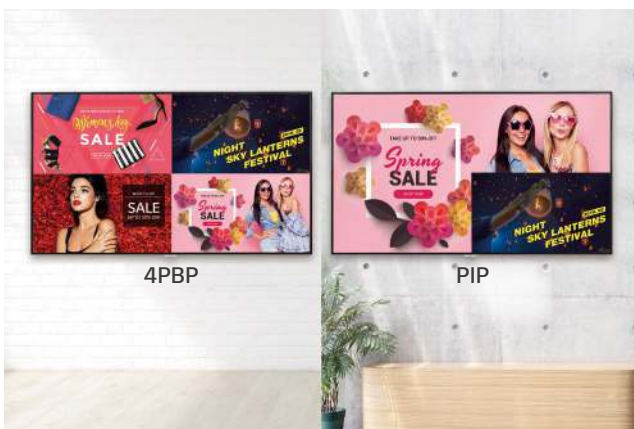

USER CONVENIENCE

Multiscreen Feature with PBP / PIP

PBP (Picture-By-Picture) features multiple screens in a single display with up to 4 input sources while PIP (Picture-In-Picture) supports playing both a main screen and a subscreen at the same time with various layouts. This gives great flexibility to allocate space for each content source.